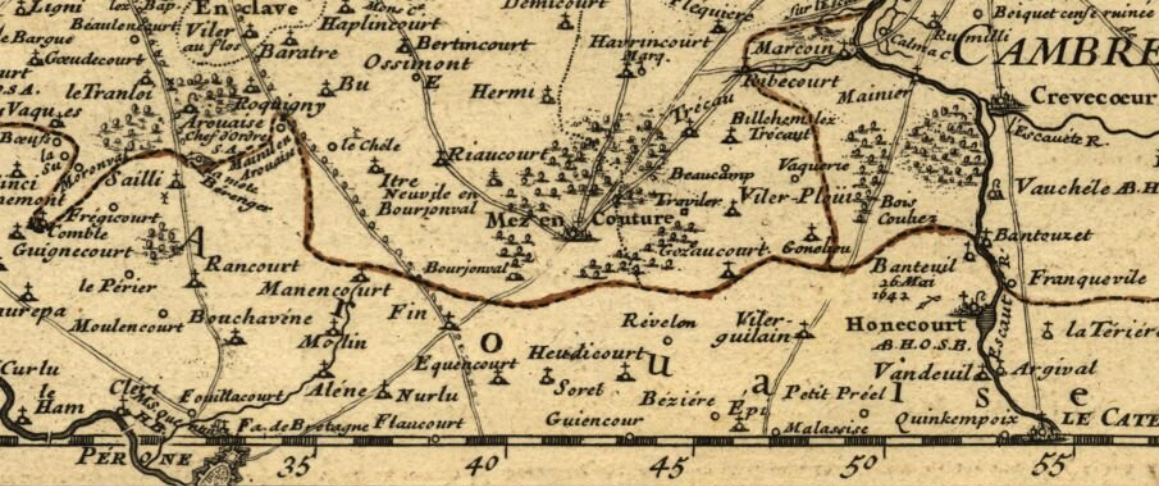

The map is densely populated with text labels for various administrative regions and locations. Key regions include:  
- **FLANDRE TEUTONIQUE** (Flemish Flanders) in the north and east.  
- **FLANDRE WALONNE** (Walloon Flanders) in the south and west.  
- **Bas Boulonois** and **Haut Boulonois** in the western part of the map.  
- **Comte de S. Pol** in the central-western part.  
- **Gouvernement d'Arras** in the central-eastern part.  
- **CAMBRESIS** in the southern part.  
- **Artois** is the central focus of the map.  
Major cities and towns labeled include Lille, Arras, Douai, Valenciennes, and Cambrai. The map also shows the Scheldt river (Escaut) and the English Channel (Manche) to the west.

**d'Arras**

**DOUAI**

**Ostrevent**

**BOUCHAIN**

**Chatellenie d'ois**

**Bapaume**

**CAMBRAI**

**CAMBRE**