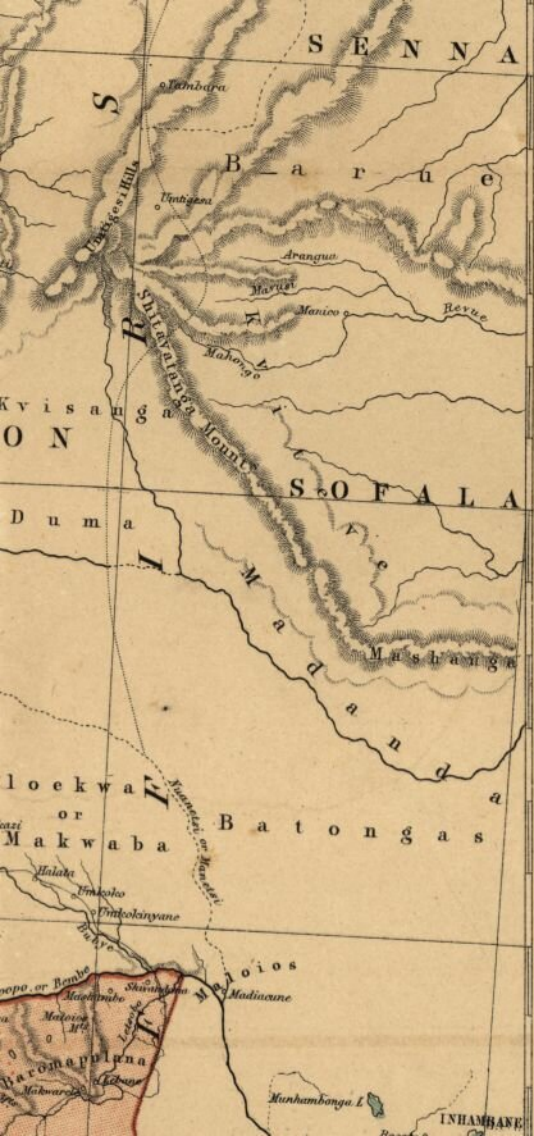

PHILIPS' NEW MAP
OF
SOUTHERN AFRICA,
INCLUDING
THE CAPE COLONY,
TRANSVAAL,
AND
NATAL.

BY EDW. WELLS, F.R.G.S.

English Miles 69.16 to a Degree

Kilometres 111.3 to a Degree

English to English Scale

18

20

22

SENNEBARRE

Barue

Arangua

Manico

Revue

Mahoro

SOFALA

Kvisan
ON

OS NEW MAP

OF

ERN AFRICA,

INCLUDING

PE COLONY,

NSVAAL,

AND

A T A L.