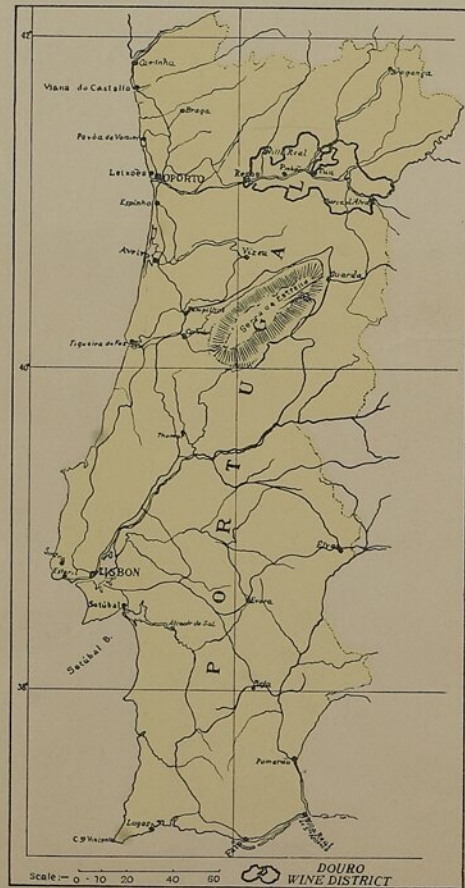

MAP OF THE PORT WINE DISTRICT

DOURO – PORTUGAL

B. N. L.
DEPOSITO LEGAL
200724 12.X.54

MAP OF PORTUGAL
SHOWING THE PORT WINE DISTRICT

With compliments from
MARTINEZ, GASSIOT & C^o L^{td}
LONDON & OPORTO
ESTABLISHED 1790

JULY 1954