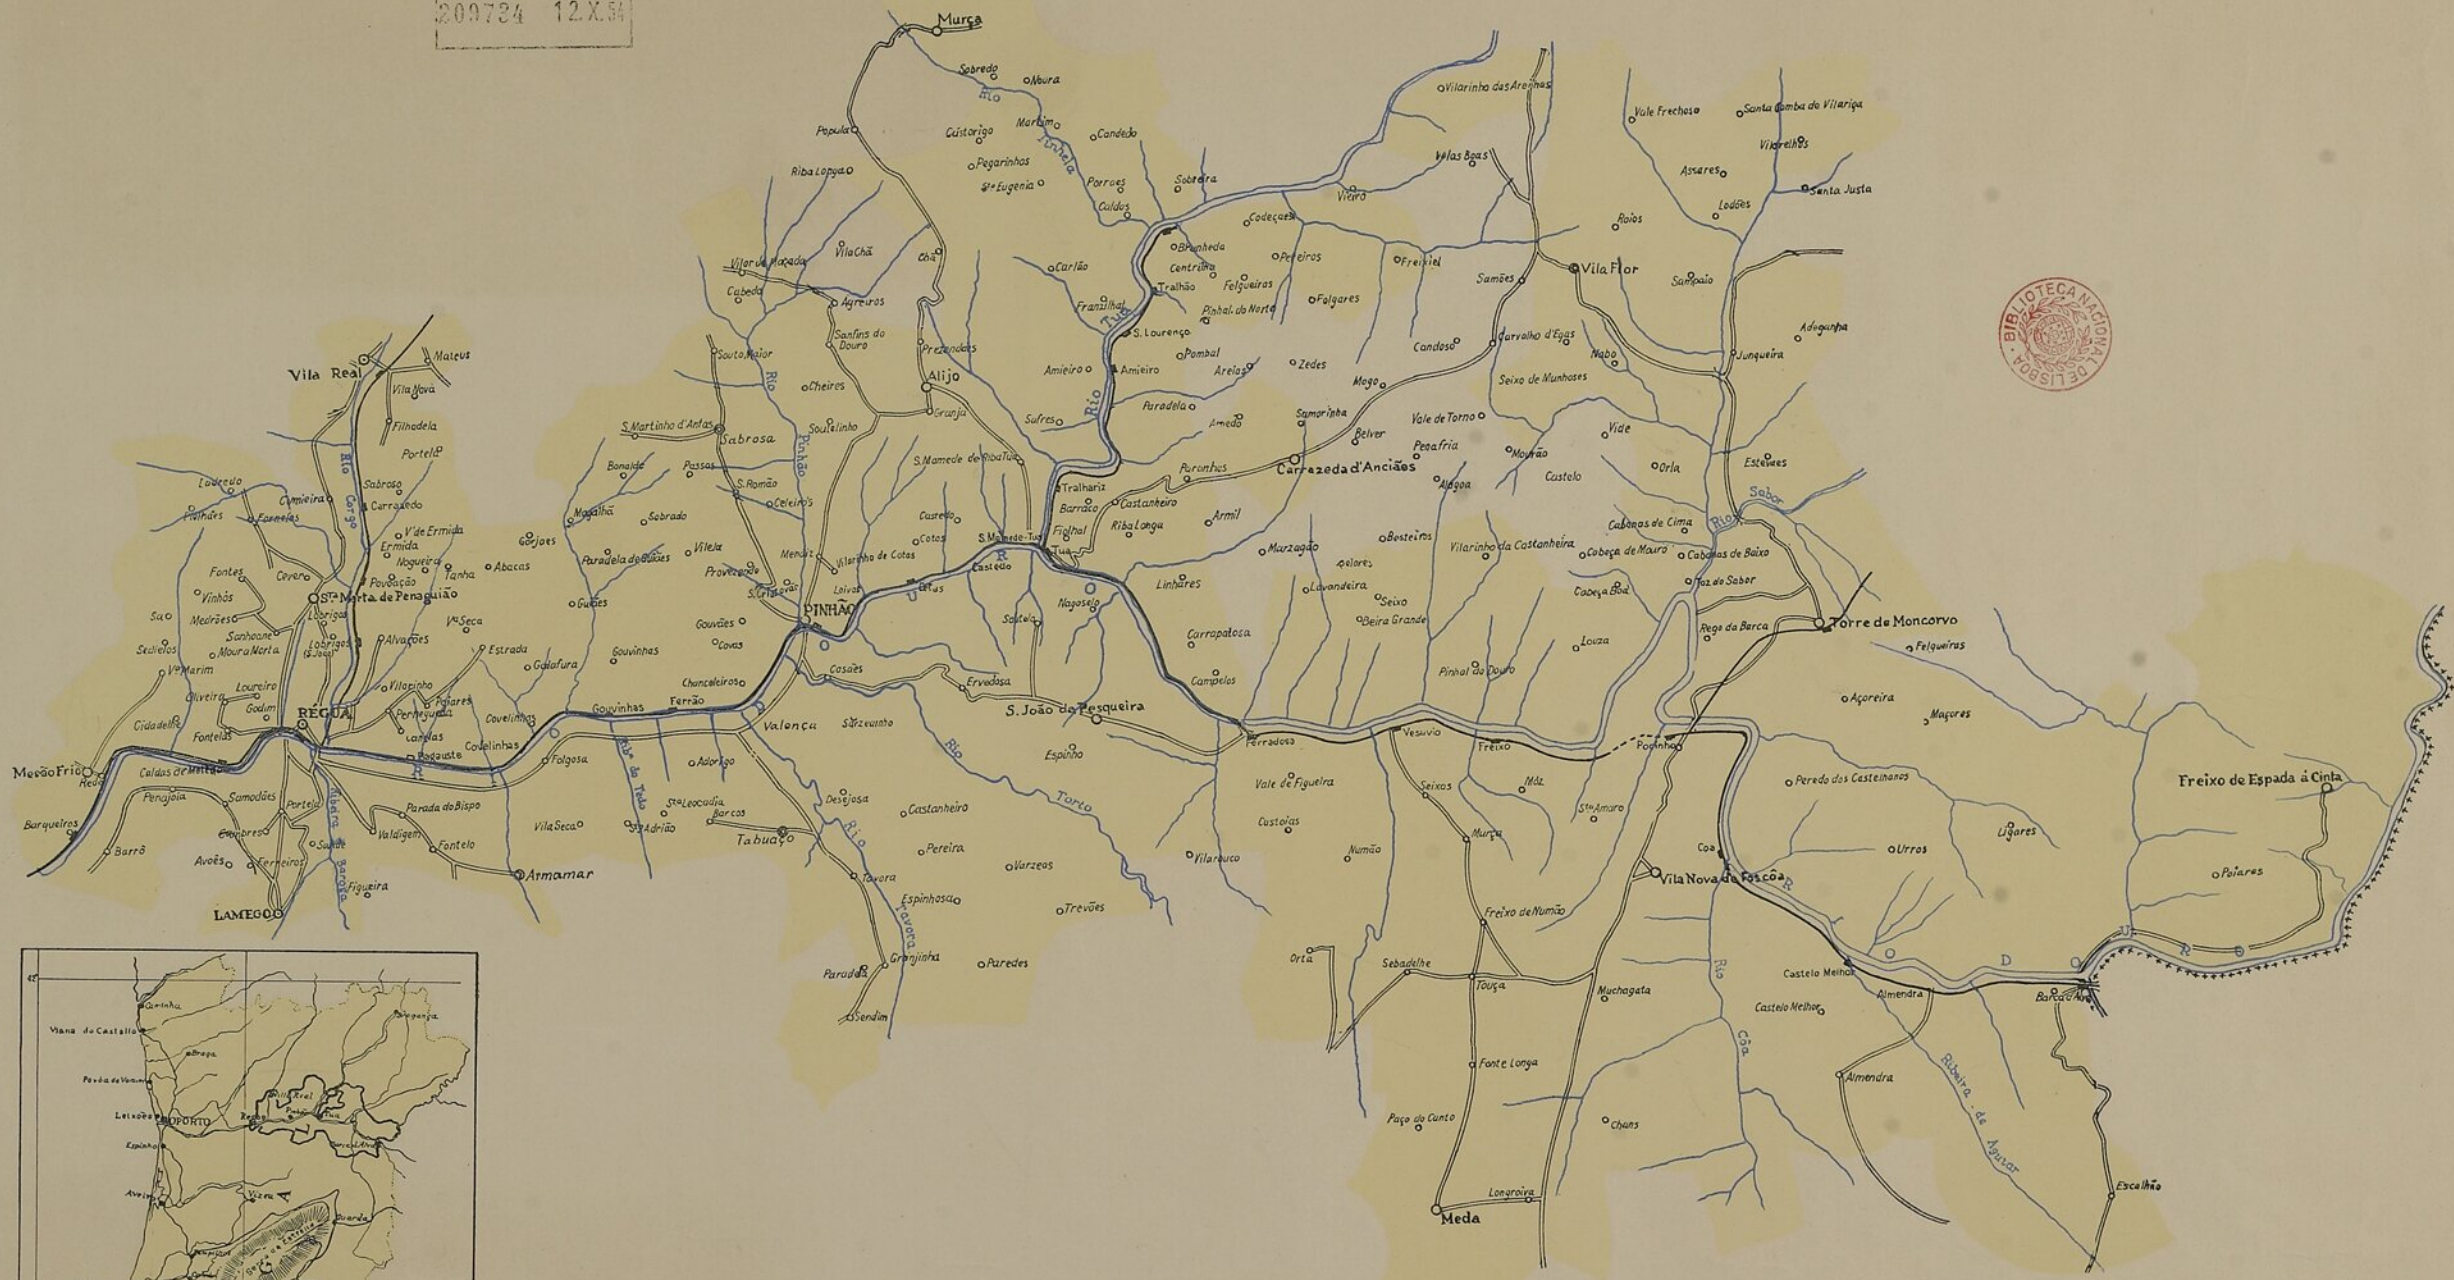

MAP OF THE PORT WINE DISTRICT

DOURO – PORTUGAL

B. N. L.
DEPOSITO LEGAL
200724 12.X.54

MAP OF PORTUGAL
SHOWING THE PORT WINE DISTRICT

With compliments from
MARTINEZ, GASSIOT & C^o L^{td}
LONDON & OPORTO
ESTABLISHED 1790