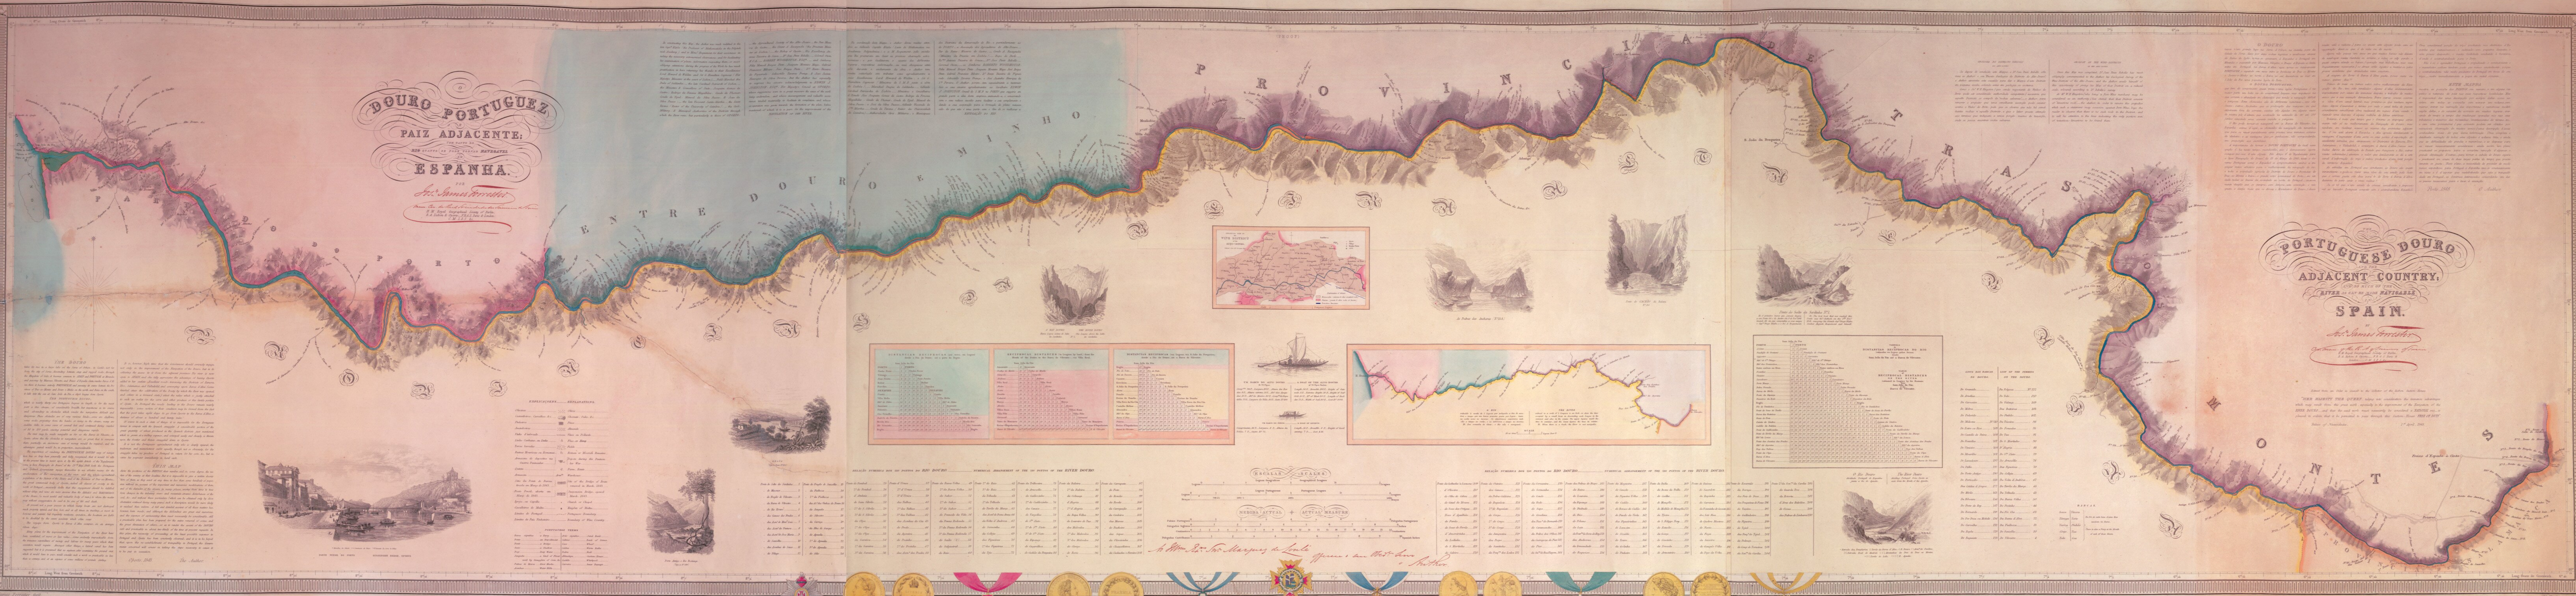

# DOURO PORTUGUEZ

PAIZ ADJACENTE: ESPANHA.

Por *Ant. Joaquim Ferrater*

Plan do Rio Douro e Pais Adjacente em Portugal e Espanha.

# PORTUGUESE DOURO

ADJACENT COUNTRY.

RIVER TO CAN BE MADE NAVIGABLE

SPAIN.

By *Ant. Joaquim Ferrater*

**THE DOURO**  
The Douro is the longest river in Portugal, and is one of the most fertile in the world. It rises in the mountains of the Serra da Estrela, and flows for 490 miles to the Atlantic Ocean. The river is divided into three parts: the upper, middle, and lower Douro. The upper Douro is the most fertile, and is the source of the wine of the Douro. The middle Douro is the most fertile, and is the source of the wine of the Douro. The lower Douro is the most fertile, and is the source of the wine of the Douro.

**THE DOURO**  
The Douro is the longest river in Portugal, and is one of the most fertile in the world. It rises in the mountains of the Serra da Estrela, and flows for 490 miles to the Atlantic Ocean. The river is divided into three parts: the upper, middle, and lower Douro. The upper Douro is the most fertile, and is the source of the wine of the Douro. The middle Douro is the most fertile, and is the source of the wine of the Douro. The lower Douro is the most fertile, and is the source of the wine of the Douro.

**EXPLANATION**  
The map shows the Douro river basin, with the river and its tributaries. The map is color-coded by elevation, with purple representing the highest elevations and yellow representing the lowest. The map also shows the Douro river basin, with the river and its tributaries. The map is color-coded by elevation, with purple representing the highest elevations and yellow representing the lowest. The map also shows the Douro river basin, with the river and its tributaries.