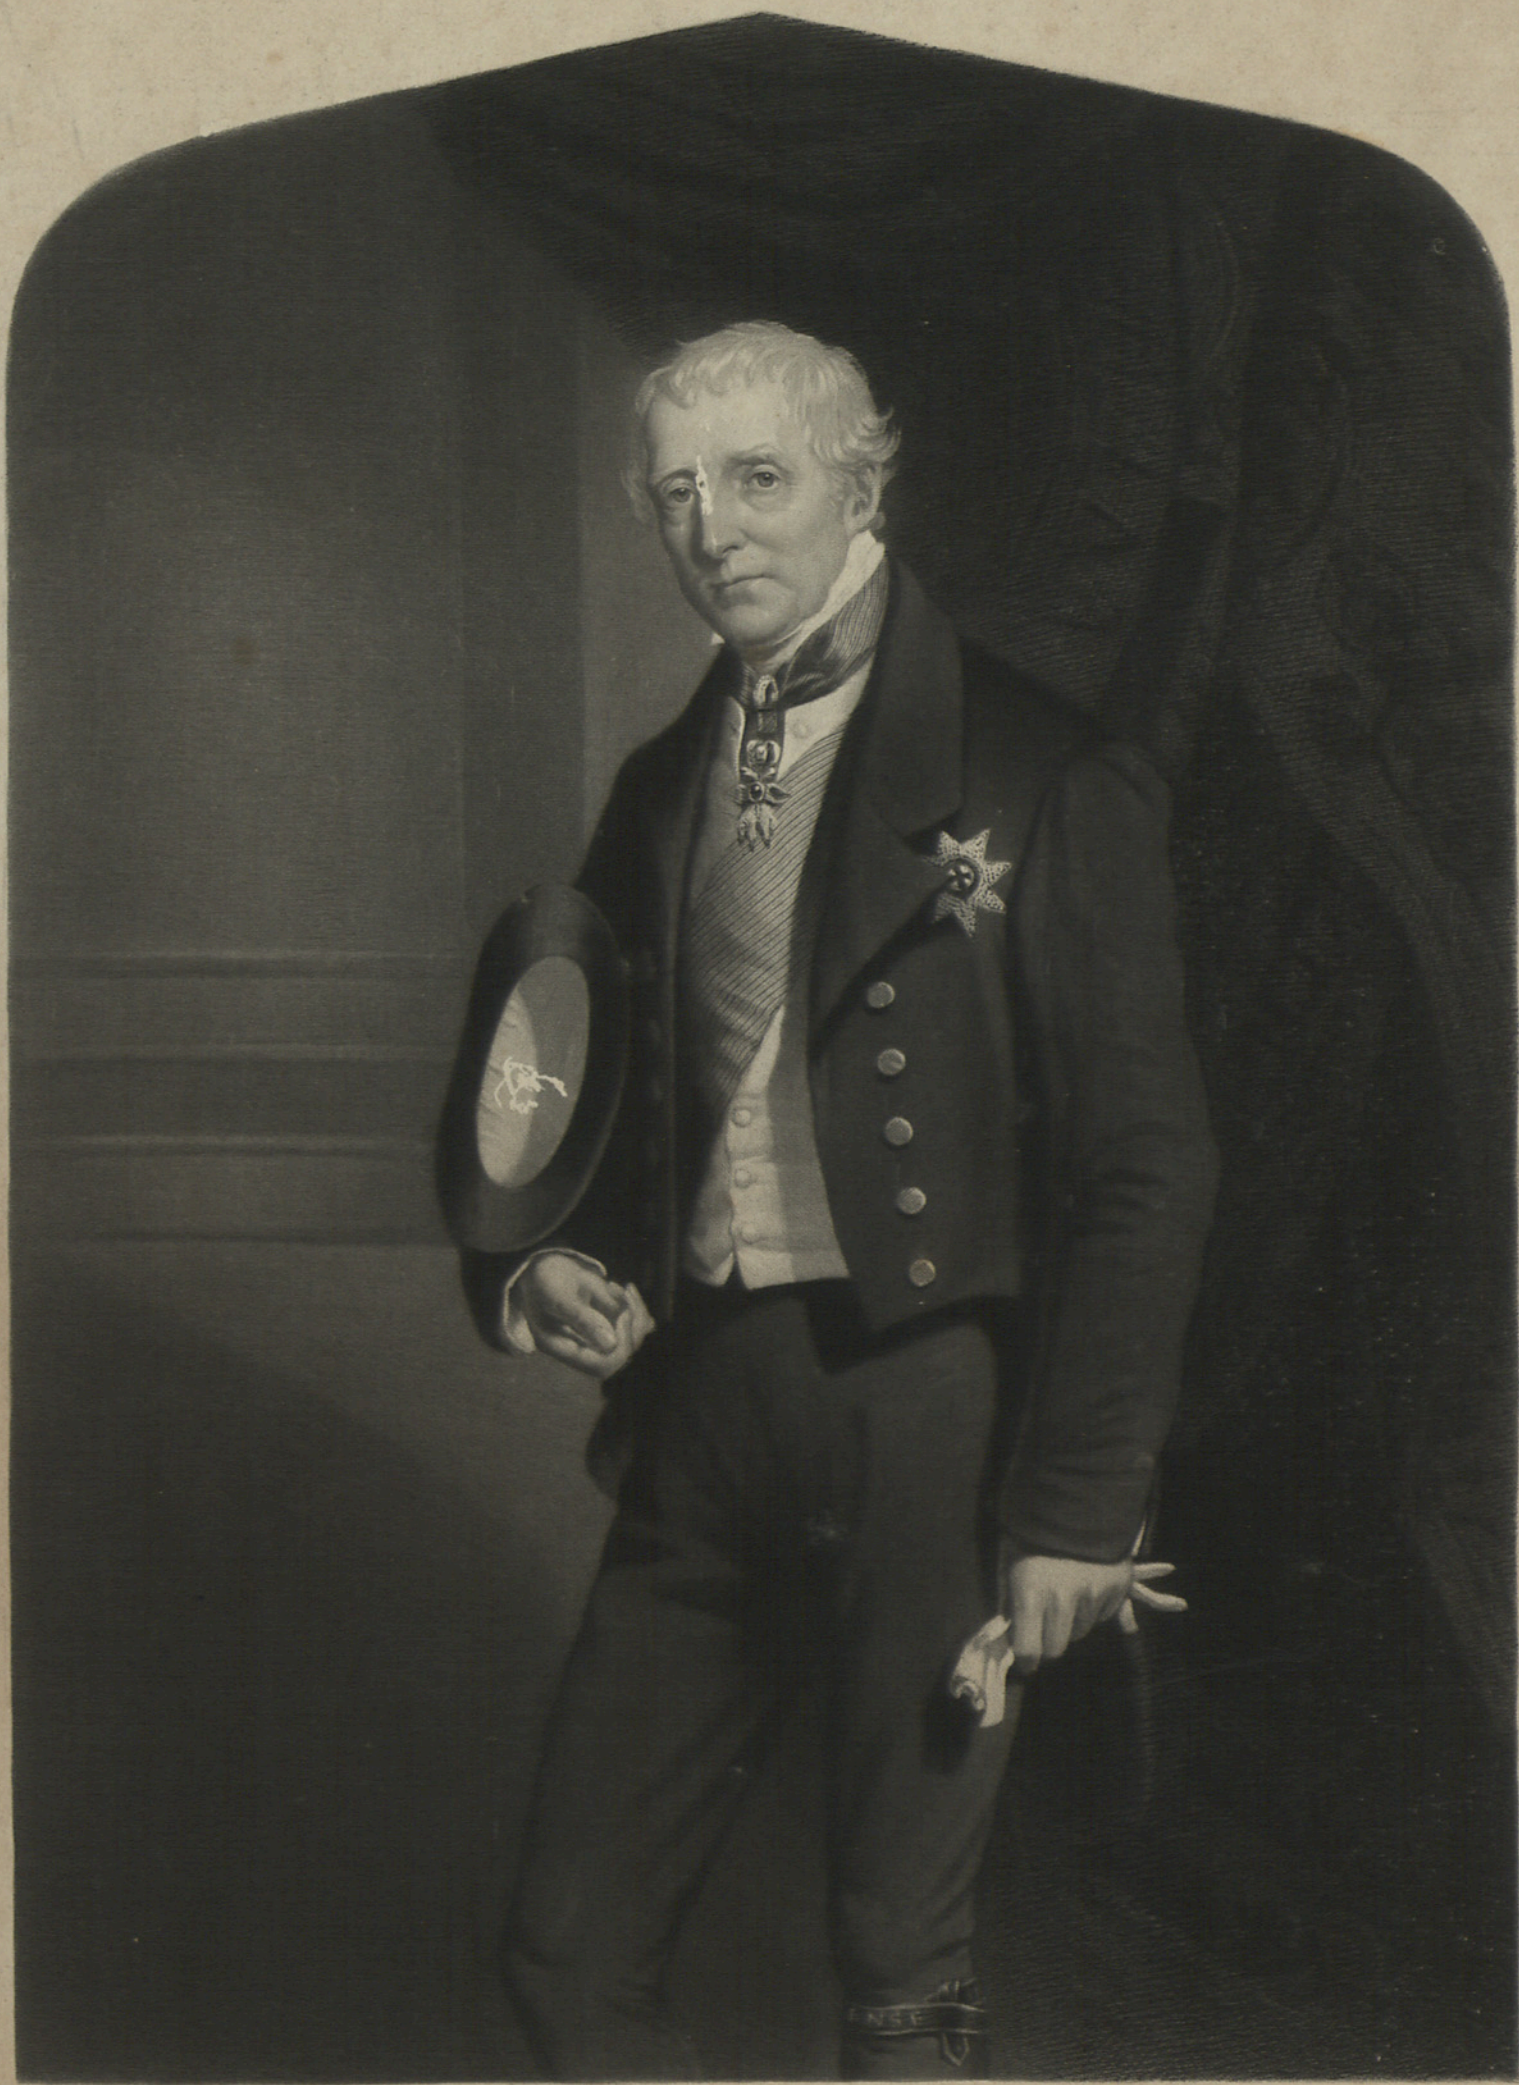

*Retratos de autores estrangeiros
sobre Portugal*

ESTRANGEIROS

SÔBRE

PORTUGAL

Retratos de EDUARDO MALTA

BARRETT

6874

ED. MALTA

HEINRICH F. LINK
(1767-1851)

ED. MALTA

HENRY MAJOR
(1818-1891)

E. MALTA
1948

E. MALTA
1948

FERDINAND DENIS
(1798-1890)

ED. MALTA

CONDE DE RACZYNSKI
(1788-1874)

ED. MALTA

ROBERT SOUTHEY
(1774-1843)

E. MALTA
1949

1760-1814

JAMES MURPHY

Guilhermina Beckford

WILLIAM BECKFORD
(1760-1844)

ED. MALTA

FREDERICO BOUTERWEK
(1766 - 1838)

Portrait of General Wellington

Engraved by A. W. P. Russell

Wellington

London: Published on June 15th 1852, by the Artists, 27, Abchurch Lane, St. Paul's Churchyard, London.